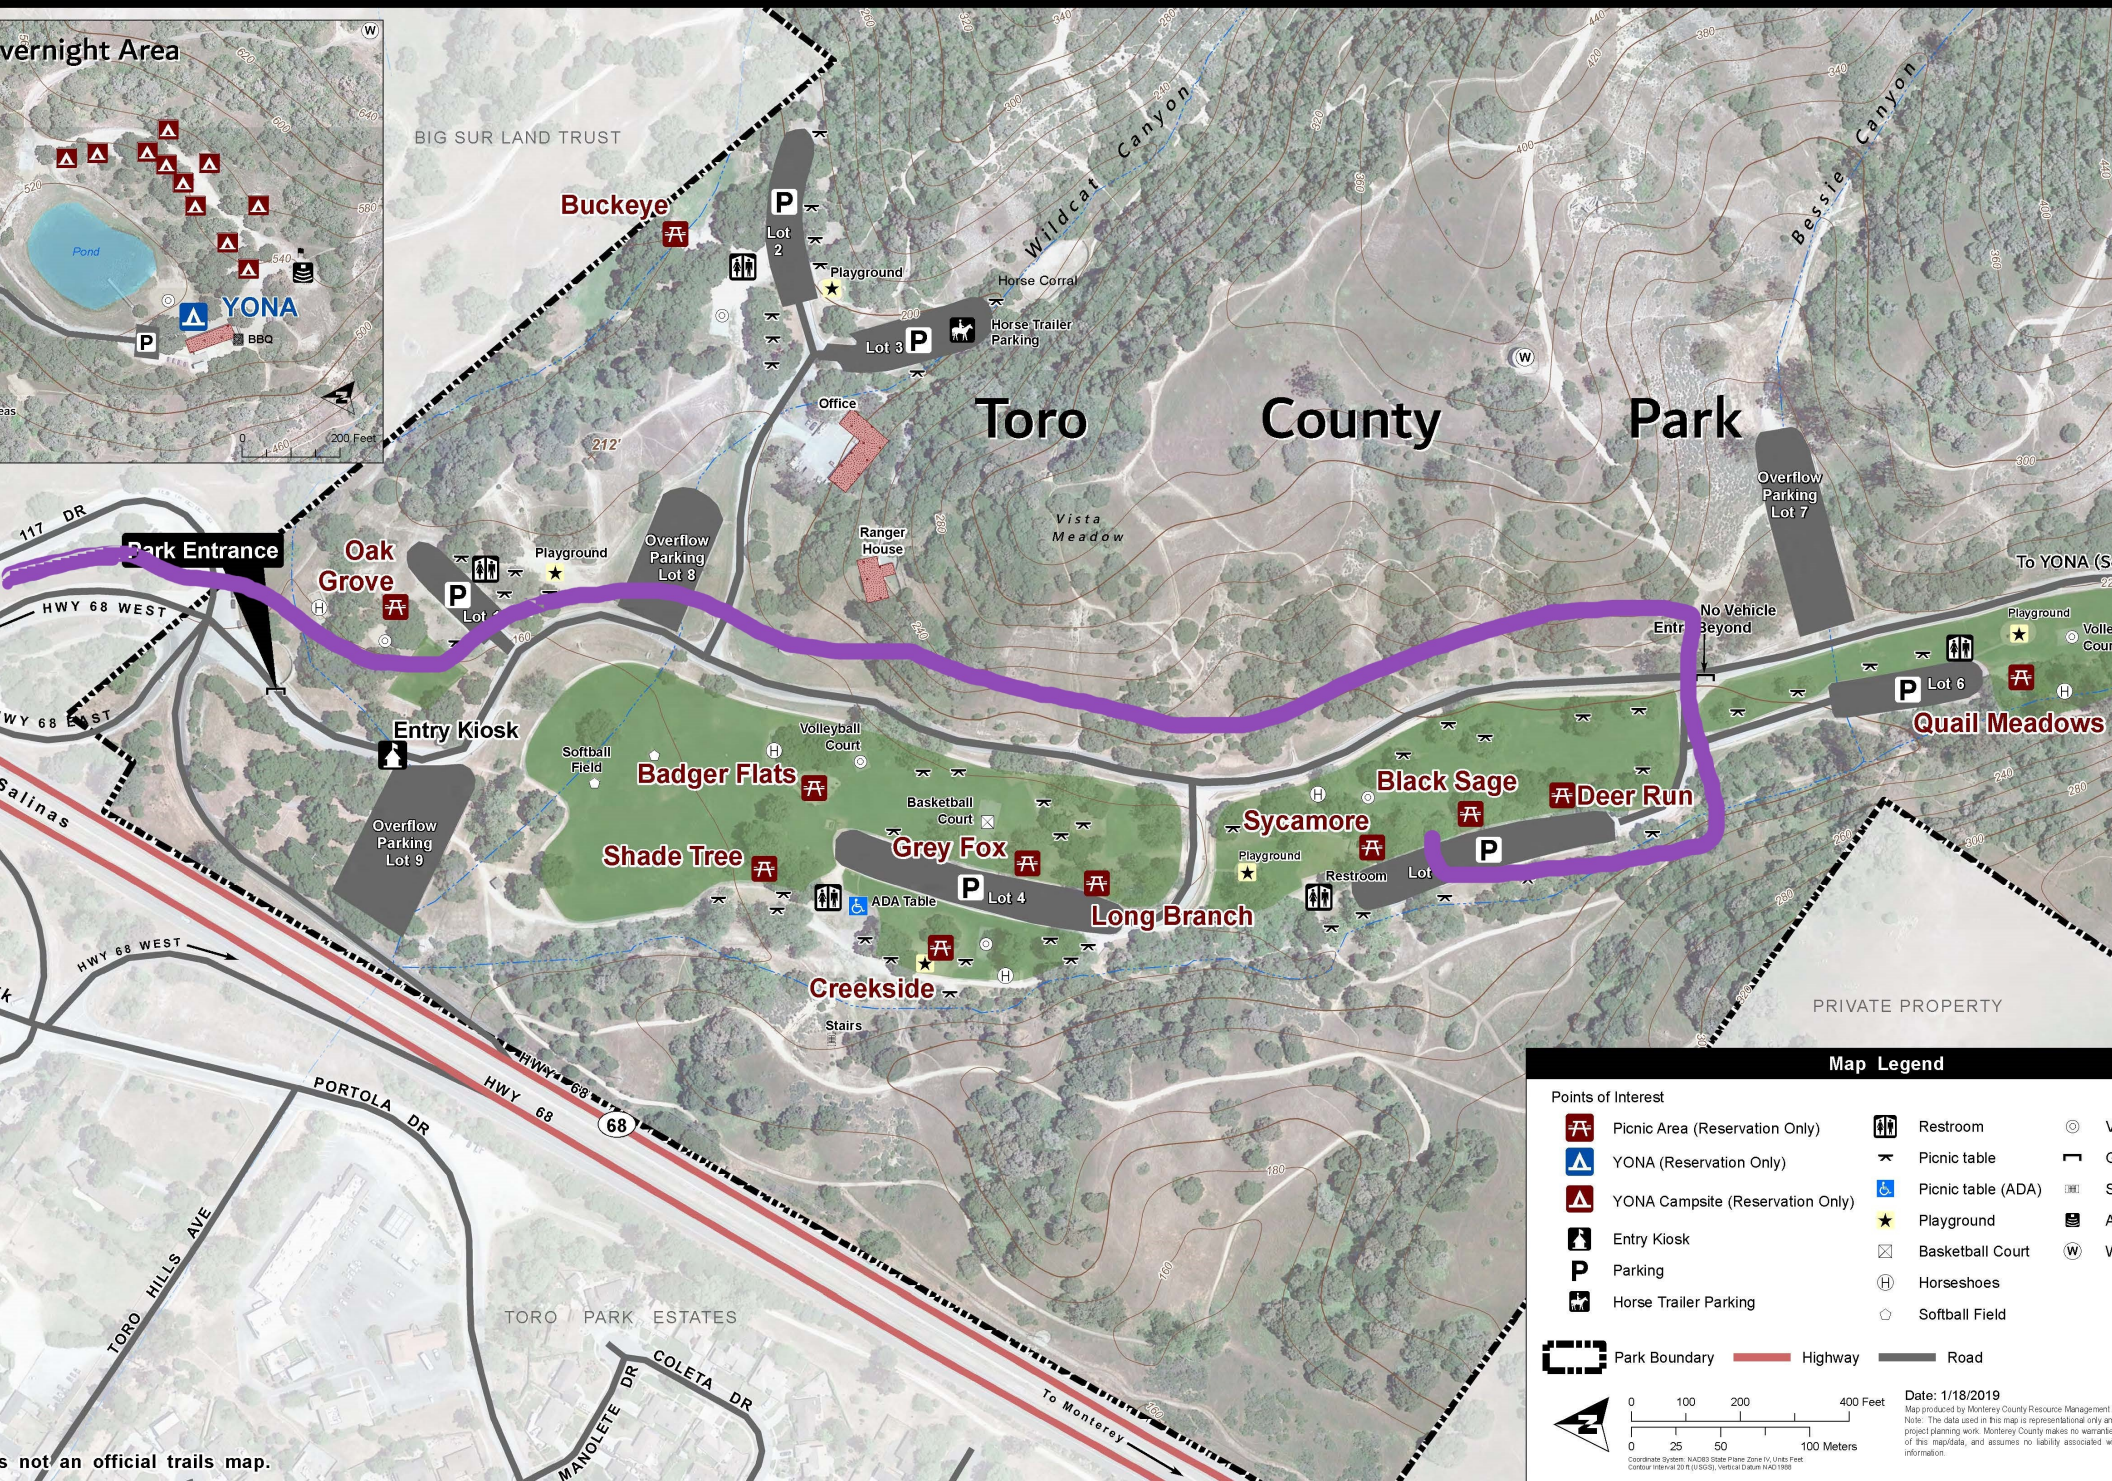

Toro County Park

County of Monterey Resource Management Agency Parks

Map Legend

	Picnic Area (Reservation Only)		Restroom
	YONA (Reservation Only)		Picnic table
	YONA Campsite (Reservation Only)		Picnic table (ADA)
	Entry Kiosk		Playground
	Parking		Basketball Court
	Horse Trailer Parking		Horseshoes
	Softball Field		Park Boundary
	Highway		Road

Scale:
 0 100 200 400 Feet
 0 25 50 100 Meters

Date: 1/18/2019
 Map produced by Monterey County Resource Management Agency. The data used in this map is representational only and is for project planning work. Monterey County makes no warranty of this map/data, and assumes no liability associated with information.

This is not an official trails map.